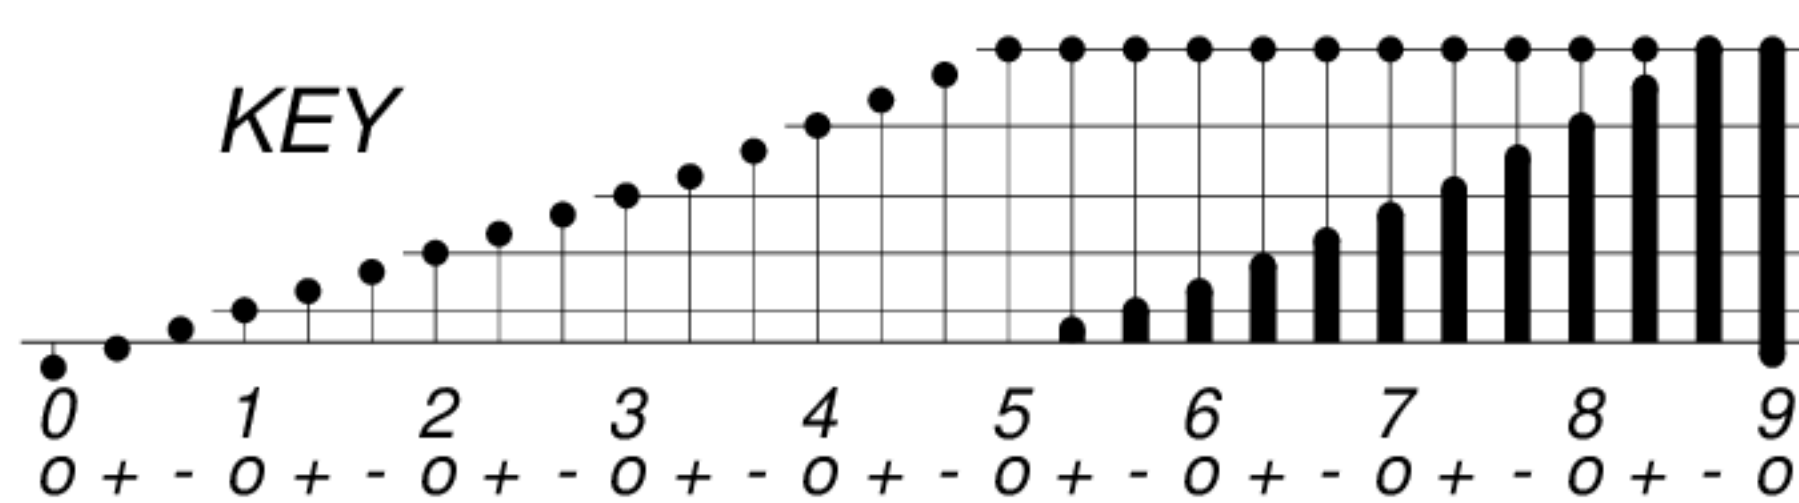

DAYS IN SOLAR ROTATION INTERVAL

1 2 3 4 5 6 7 8 9 10 11 12 13 14 15 16 17 18 19 20 21 22 23 24 25 26 27

ROT.-
NO.

KEY

▲ = sudden
commencement

GFZ German Research Centre for Geosciences
**PLANETARY MAGNETIC
THREE-HOUR-RANGE INDICES**
Kp 1960