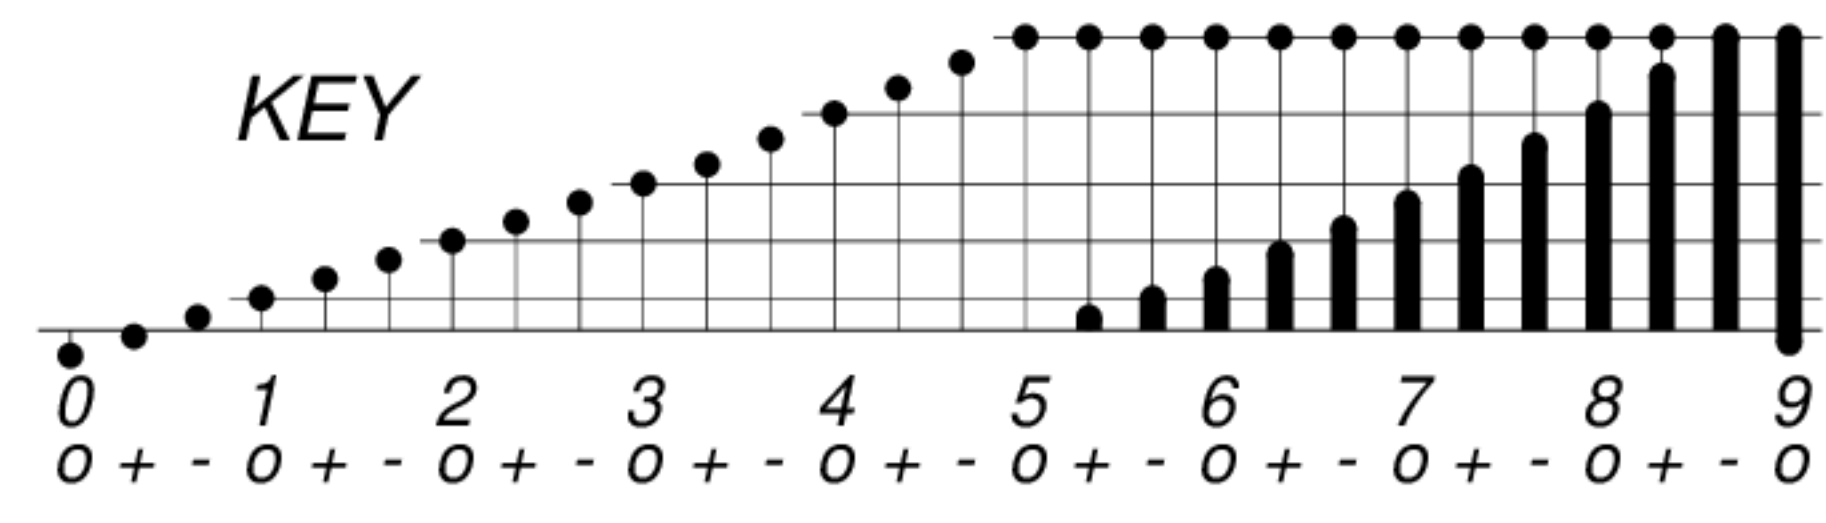

DAYS IN SOLAR ROTATION INTERVAL

1 2 3 4 5 6 7 8 9 10 11 12 13 14 15 16 17 18 19 20 21 22 23 24 25 26 27

ROT.-  
NO.

1945

KEY

▲ = sudden  
commencement

GFZ German Research Centre for Geosciences  
**PLANETARY MAGNETIC  
THREE-HOUR-RANGE INDICES**  
Kp 1945