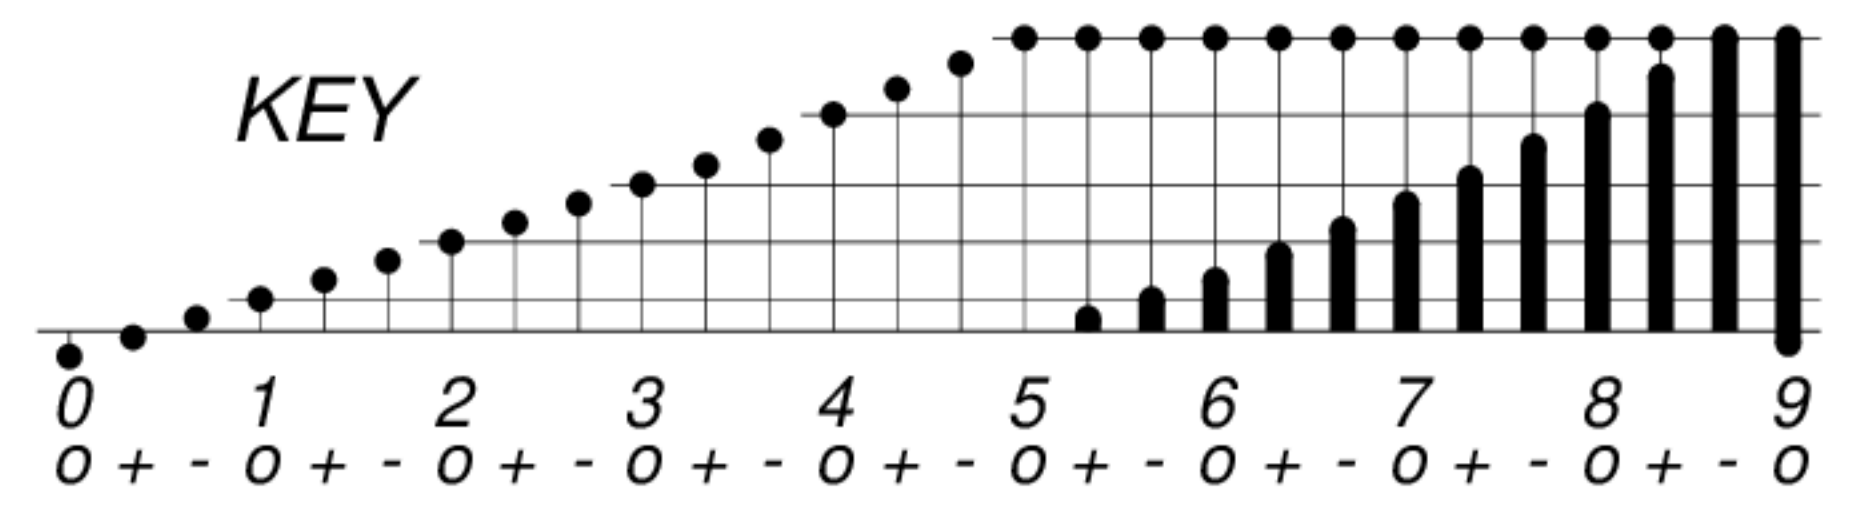

DAYS IN SOLAR ROTATION INTERVAL

1 2 3 4 5 6 7 8 9 10 11 12 13 14 15 16 17 18 19 20 21 22 23 24 25 26 27

ROT.-NO.

KEY

▲ = sudden commencement

GFZ German Research Centre for Geosciences  
**PLANETARY MAGNETIC  
 THREE-HOUR-RANGE INDICES**  
 Kp 1940