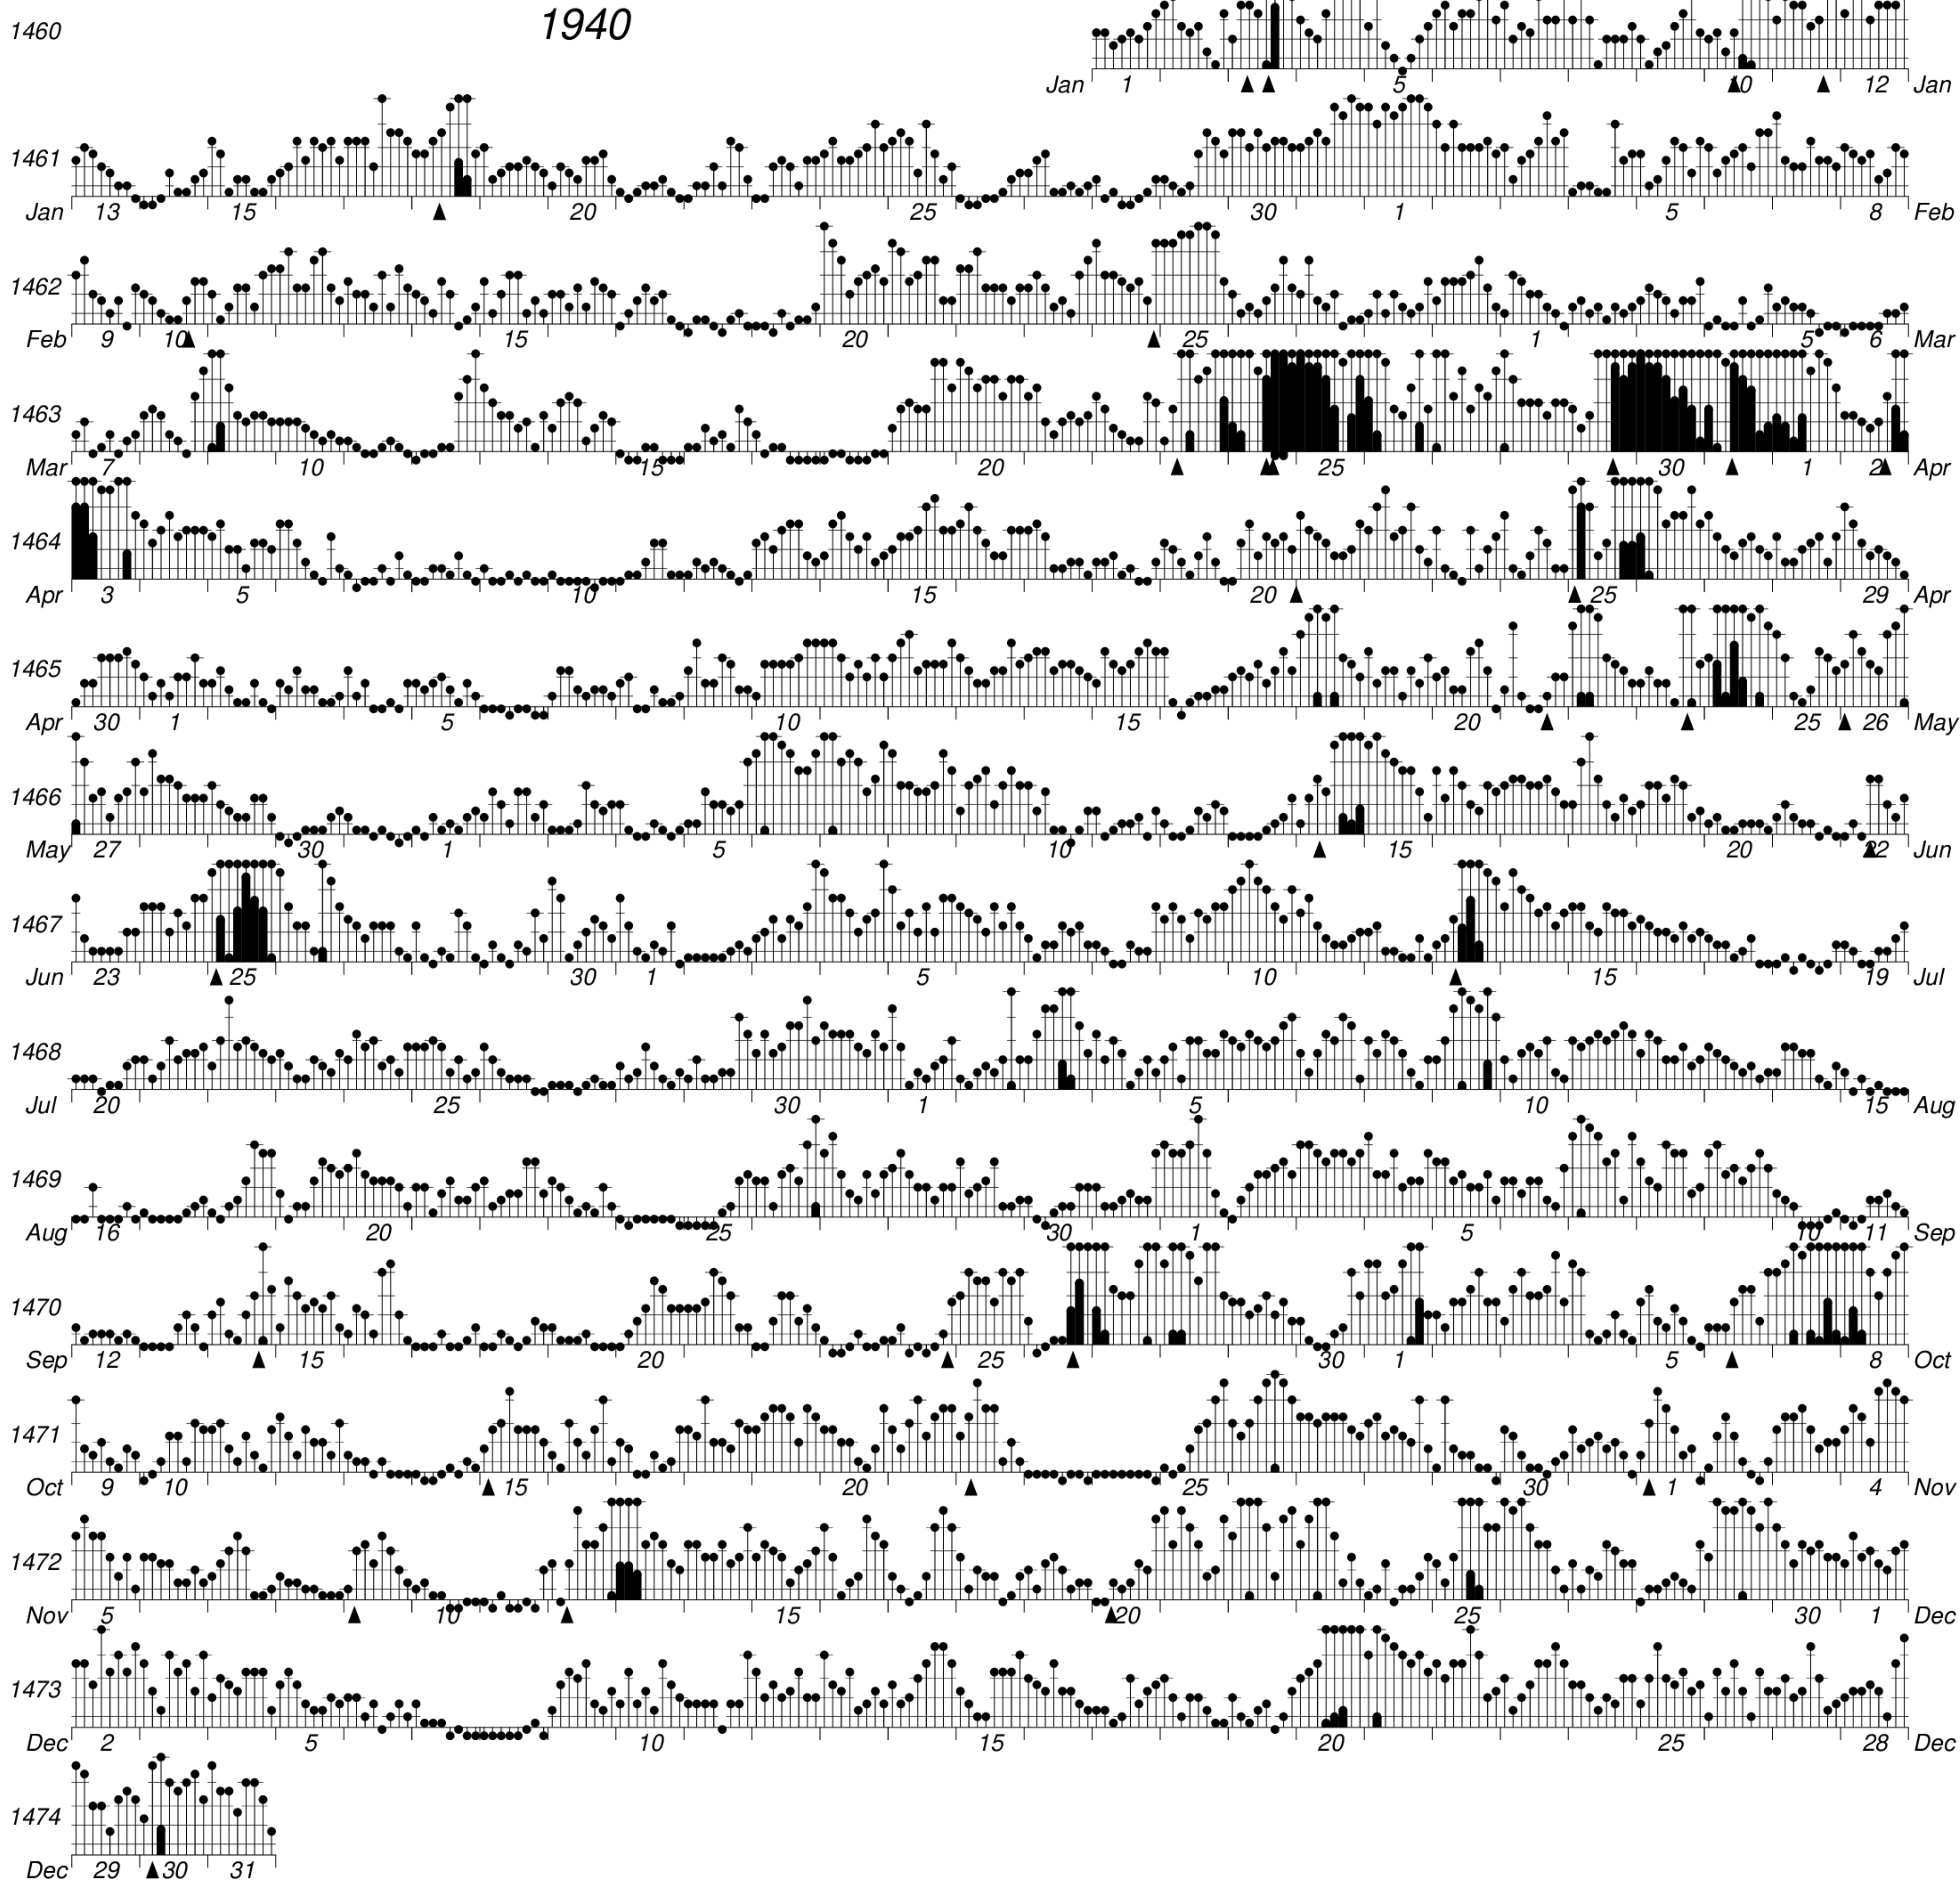

DAYS IN SOLAR ROTATION INTERVAL

1 2 3 4 5 6 7 8 9 10 11 12 13 14 15 16 17 18 19 20 21 22 23 24 25 26 27

ROT.-NO.

KEY

▲ = sudden commencement

GFZ German Research Centre for Geosciences  
**PLANETARY MAGNETIC  
 THREE-HOUR-RANGE INDICES**  
 Kp 1940