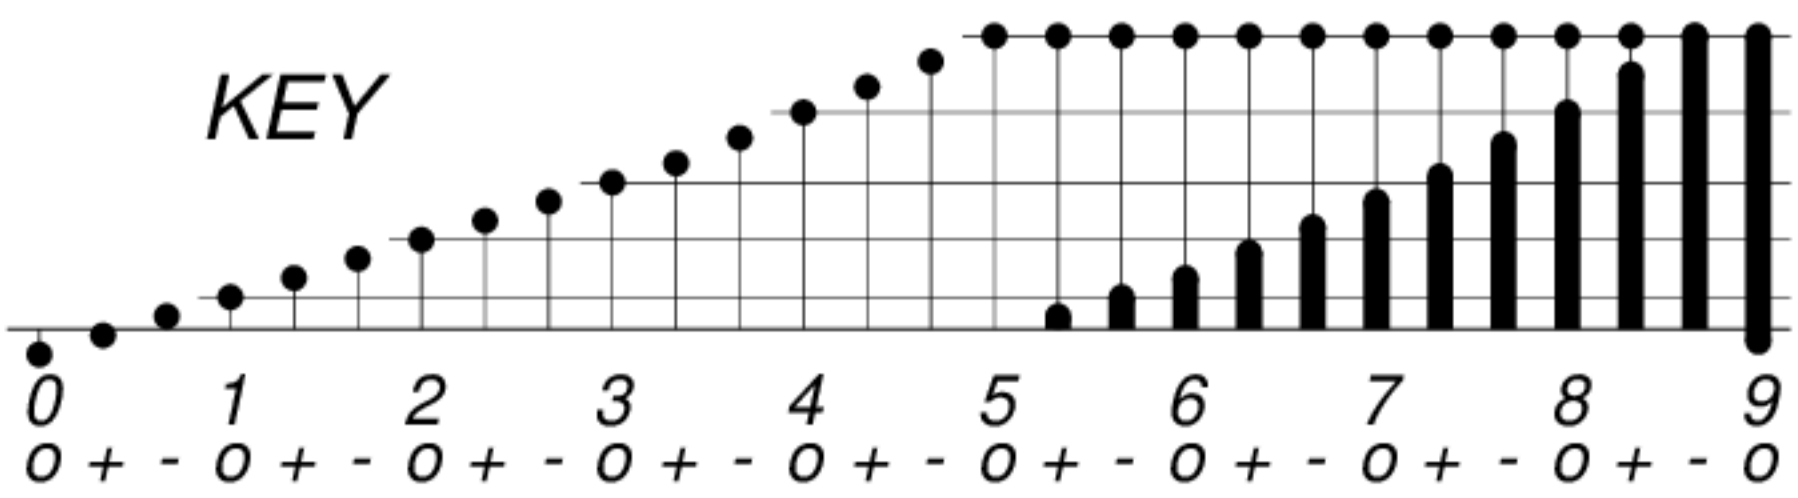

DAYS IN SOLAR ROTATION INTERVAL

1 2 3 4 5 6 7 8 9 10 11 12 13 14 15 16 17 18 19 20 21 22 23 24 25 26 27

KEY

▲ = sudden commencement

GFZ German Research Centre for Geosciences  
**PLANETARY MAGNETIC  
 THREE-HOUR-RANGE INDICES**