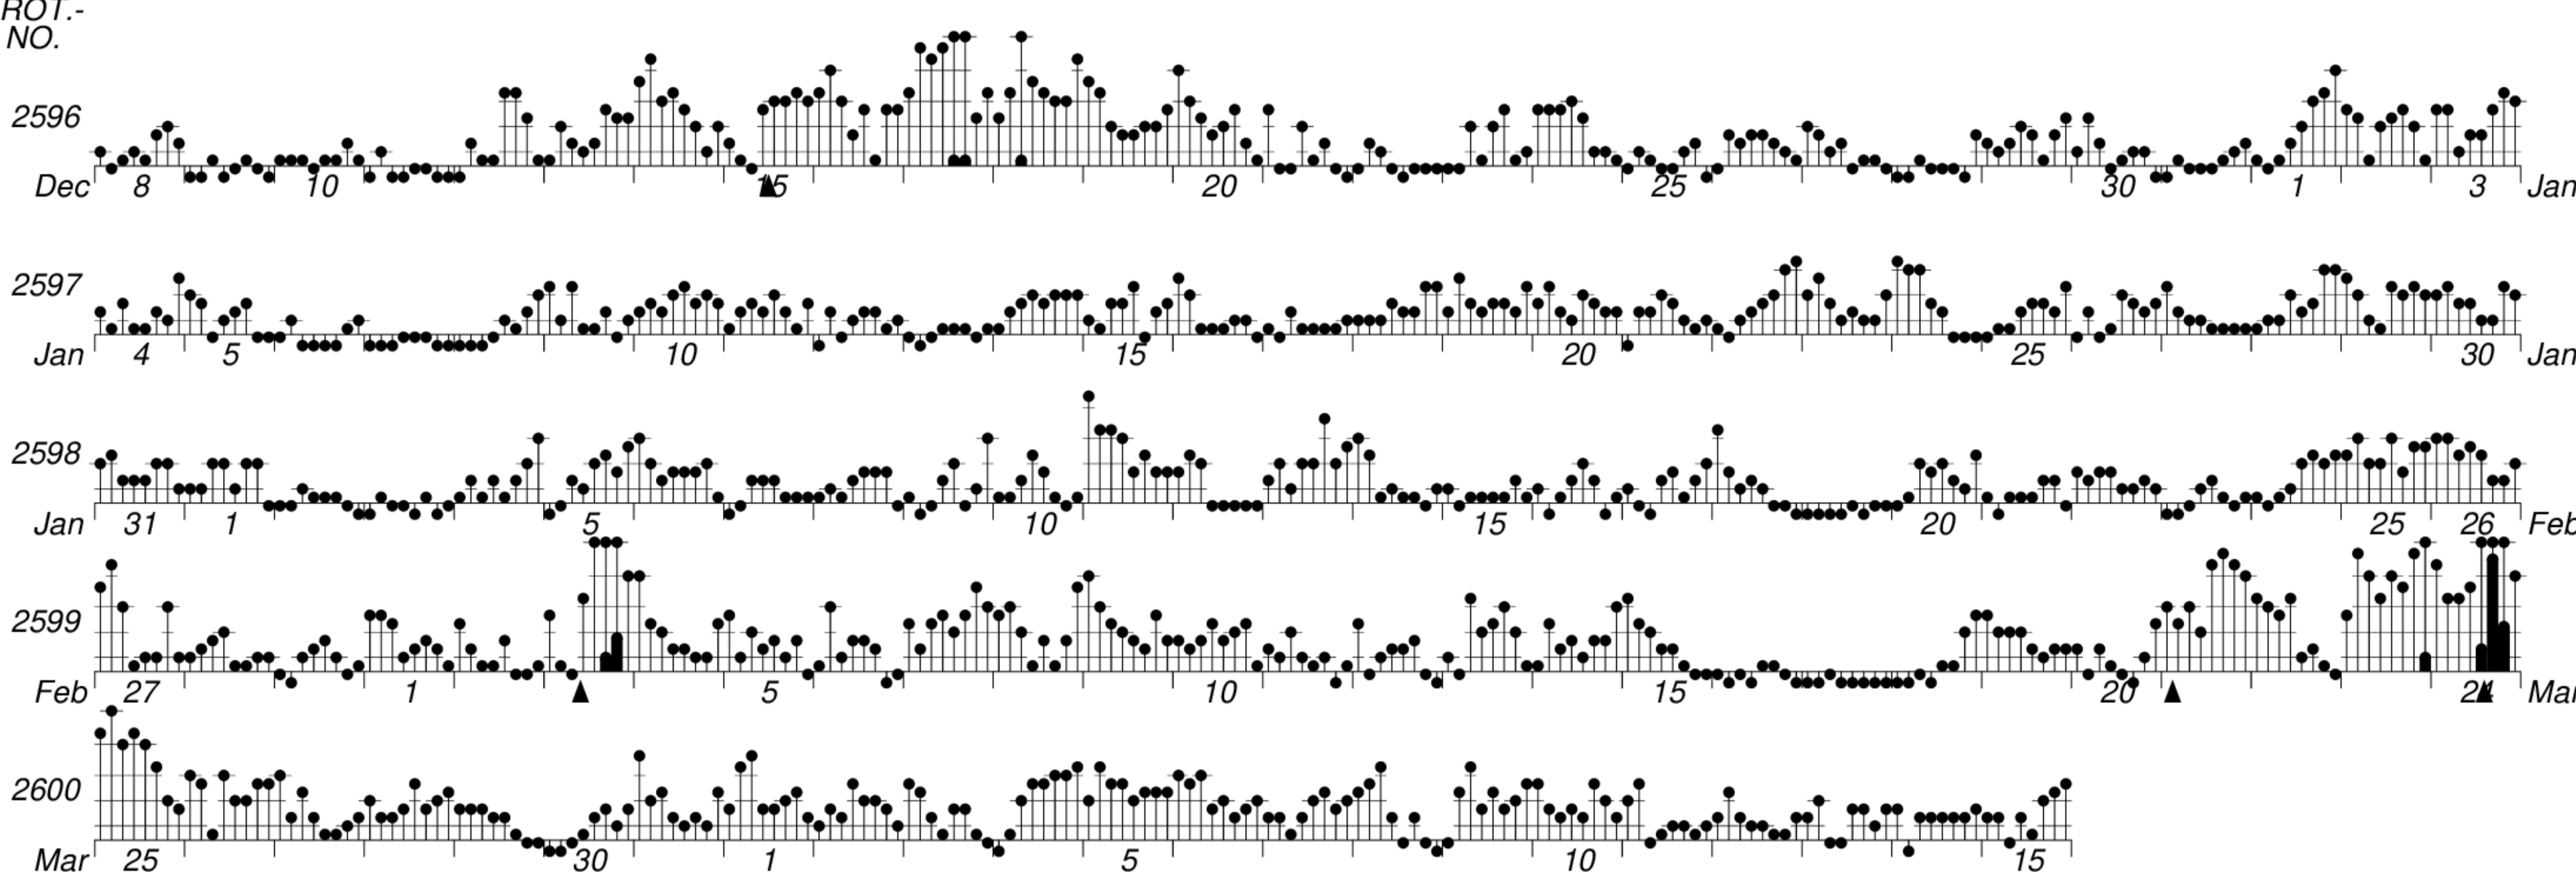

DAYS IN SOLAR ROTATION INTERVAL

1 2 3 4 5 6 7 8 9 10 11 12 13 14 15 16 17 18 19 20 21 22 23 24 25 26 27

KEY

▲ = sudden commencement

GFZ German Research Centre for Geosciences  
**PLANETARY MAGNETIC  
 THREE-HOUR-RANGE INDICES**

*Kp till 2024 Apr 15*