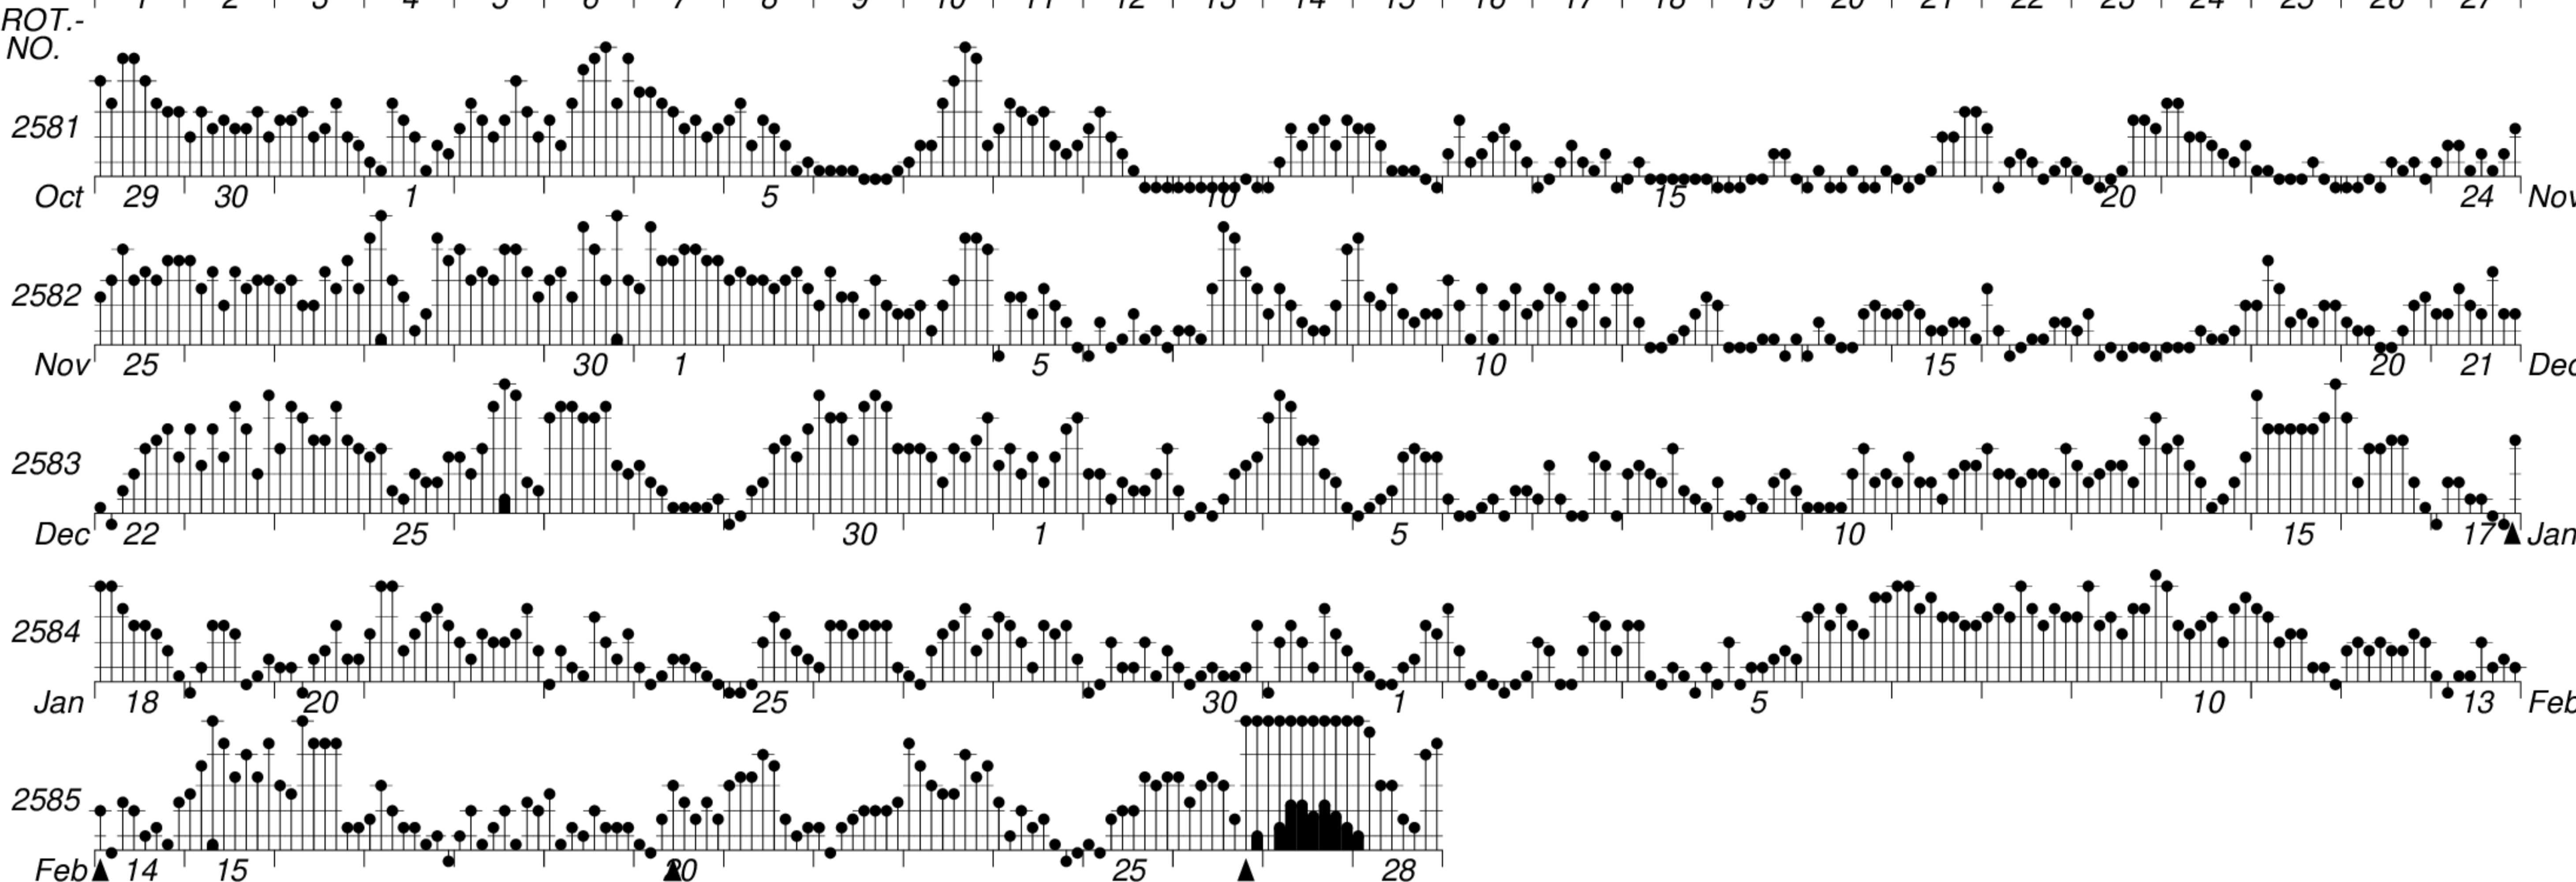

DAYS IN SOLAR ROTATION INTERVAL

1 2 3 4 5 6 7 8 9 10 11 12 13 14 15 16 17 18 19 20 21 22 23 24 25 26 27

KEY

▲ = sudden commencement

GFZ German Research Centre for Geosciences
**PLANETARY MAGNETIC
 THREE-HOUR-RANGE INDICES**
Kp till 2023 Feb 28