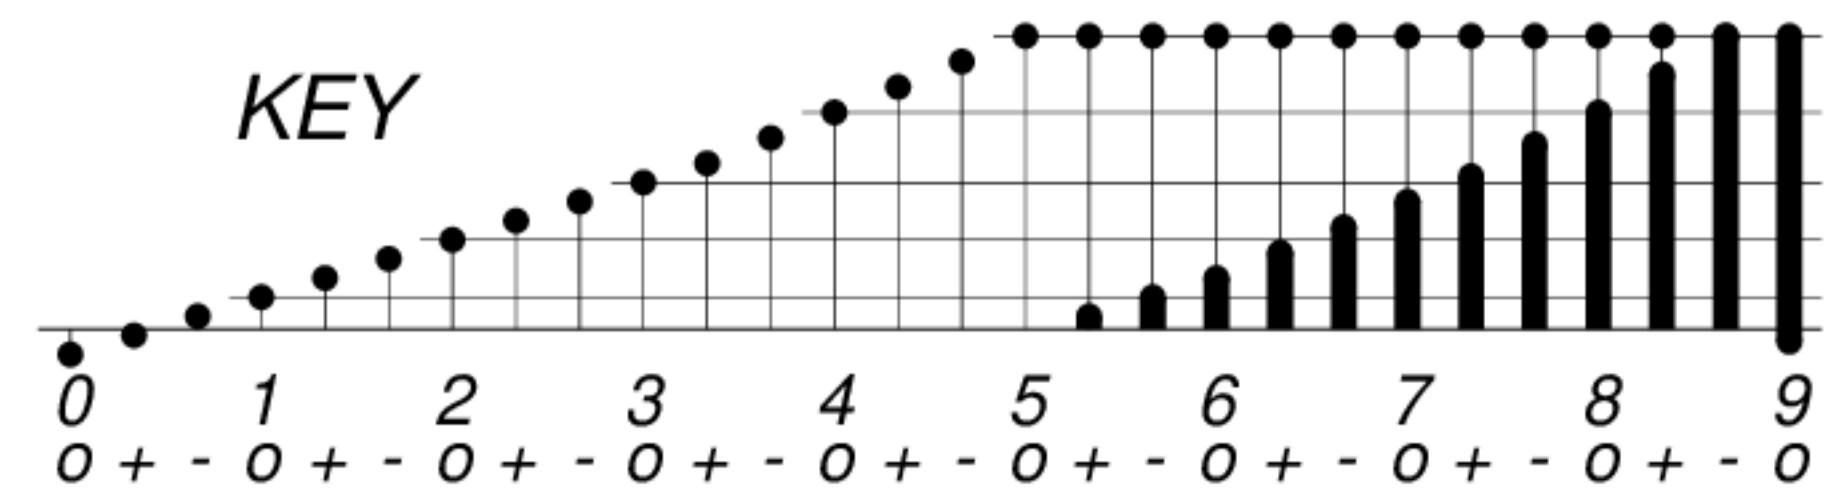

DAYS IN SOLAR ROTATION INTERVAL

1 2 3 4 5 6 7 8 9 10 11 12 13 14 15 16 17 18 19 20 21 22 23 24 25 26 27

KEY

▲ = sudden commencement

GFZ German Research Centre for Geosciences
**PLANETARY MAGNETIC
 THREE-HOUR-RANGE INDICES**
Kp till 2023 Feb 28