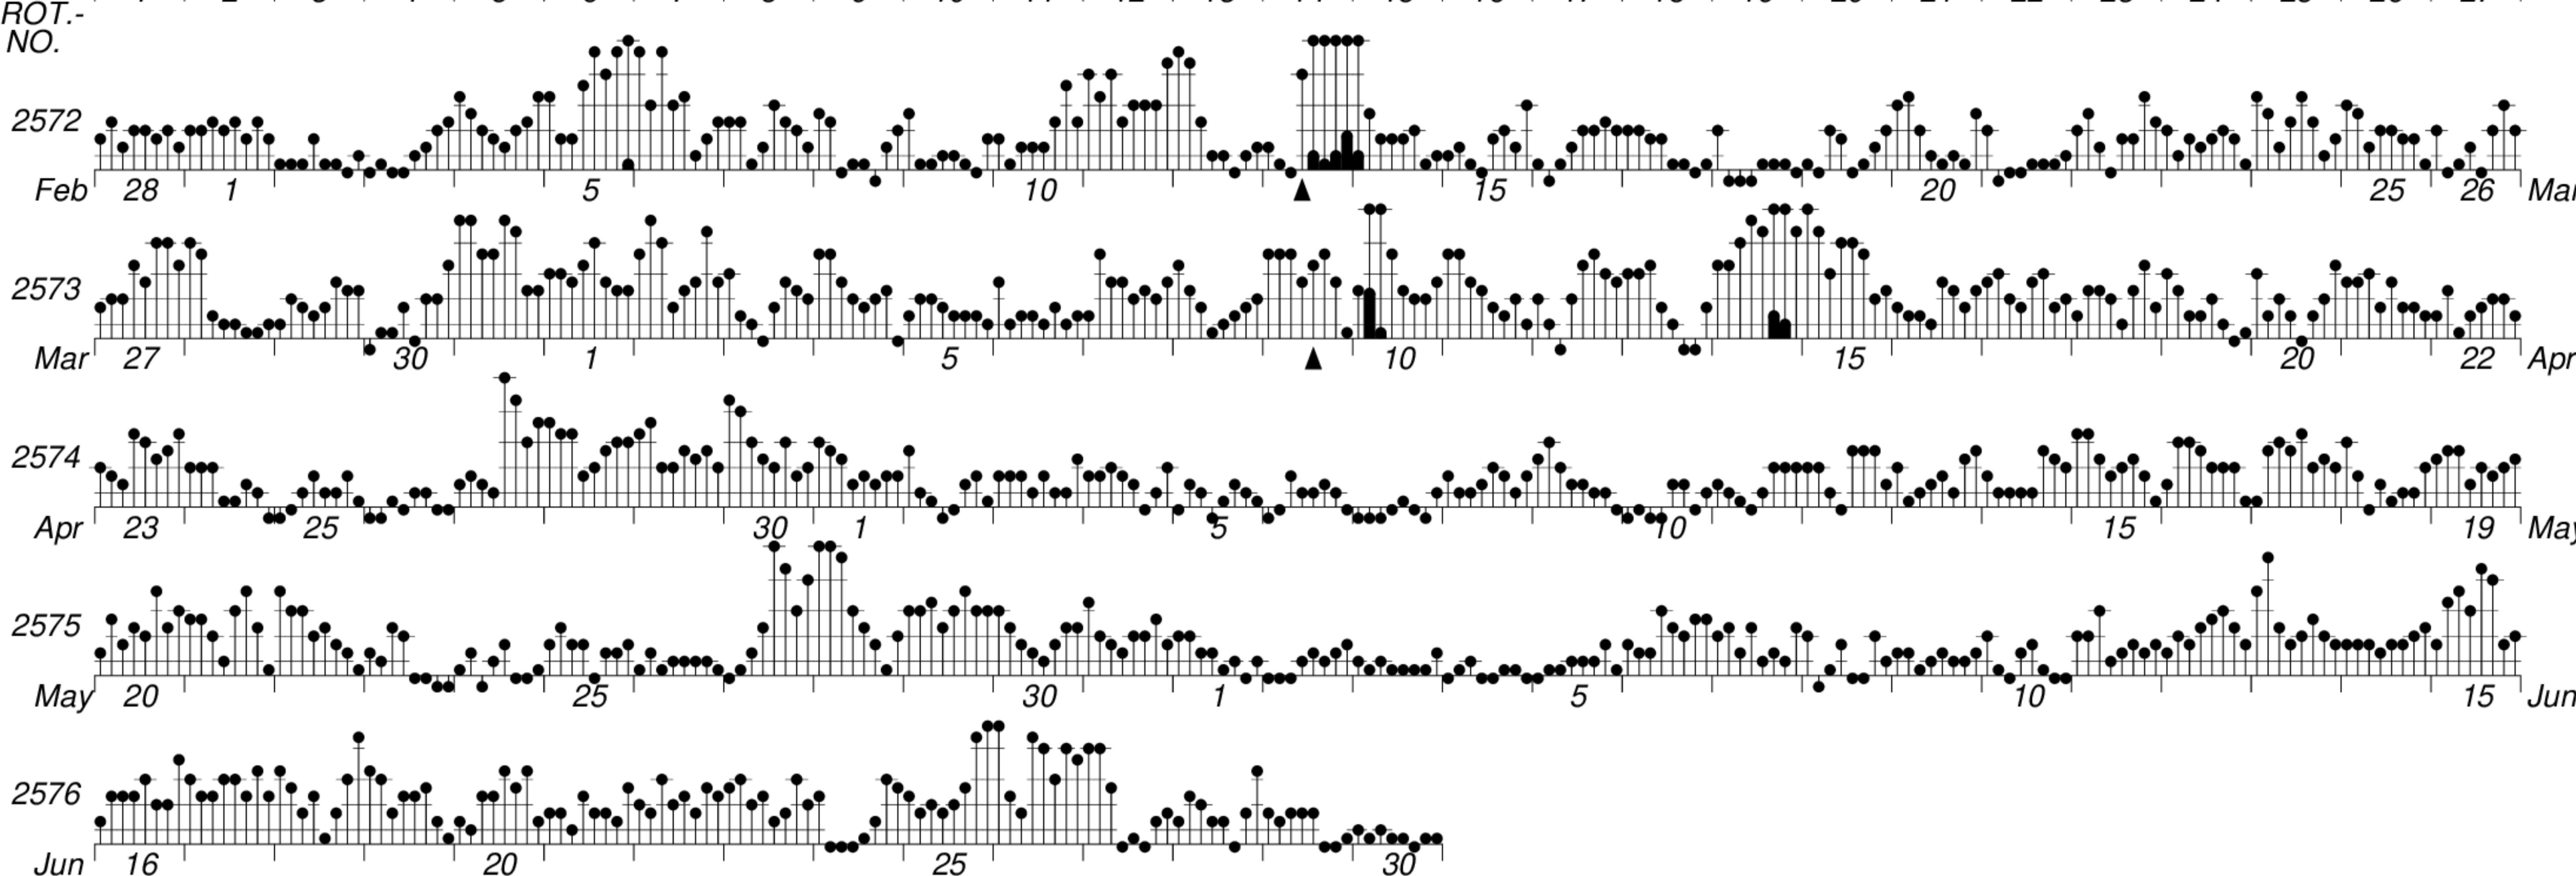

DAYS IN SOLAR ROTATION INTERVAL

1 2 3 4 5 6 7 8 9 10 11 12 13 14 15 16 17 18 19 20 21 22 23 24 25 26 27

KEY

▲ = sudden commencement

GFZ German Research Centre for Geosciences  
**PLANETARY MAGNETIC  
 THREE-HOUR-RANGE INDICES**  
*Kp till 2022 Jun 30*