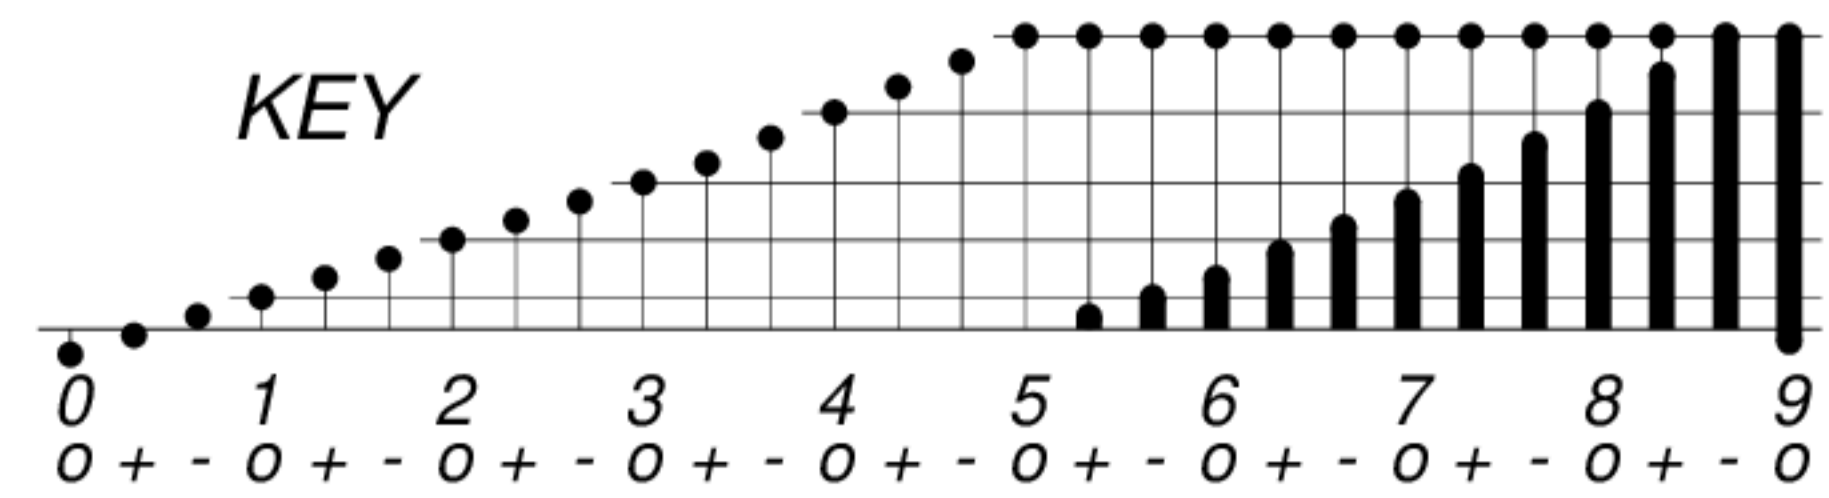

DAYS IN SOLAR ROTATION INTERVAL

1 2 3 4 5 6 7 8 9 10 11 12 13 14 15 16 17 18 19 20 21 22 23 24 25 26 27

KEY

▲ = sudden commencement

GFZ German Research Centre for Geosciences  
**PLANETARY MAGNETIC  
 THREE-HOUR-RANGE INDICES**  
*Kp till 2022 Jun 30*