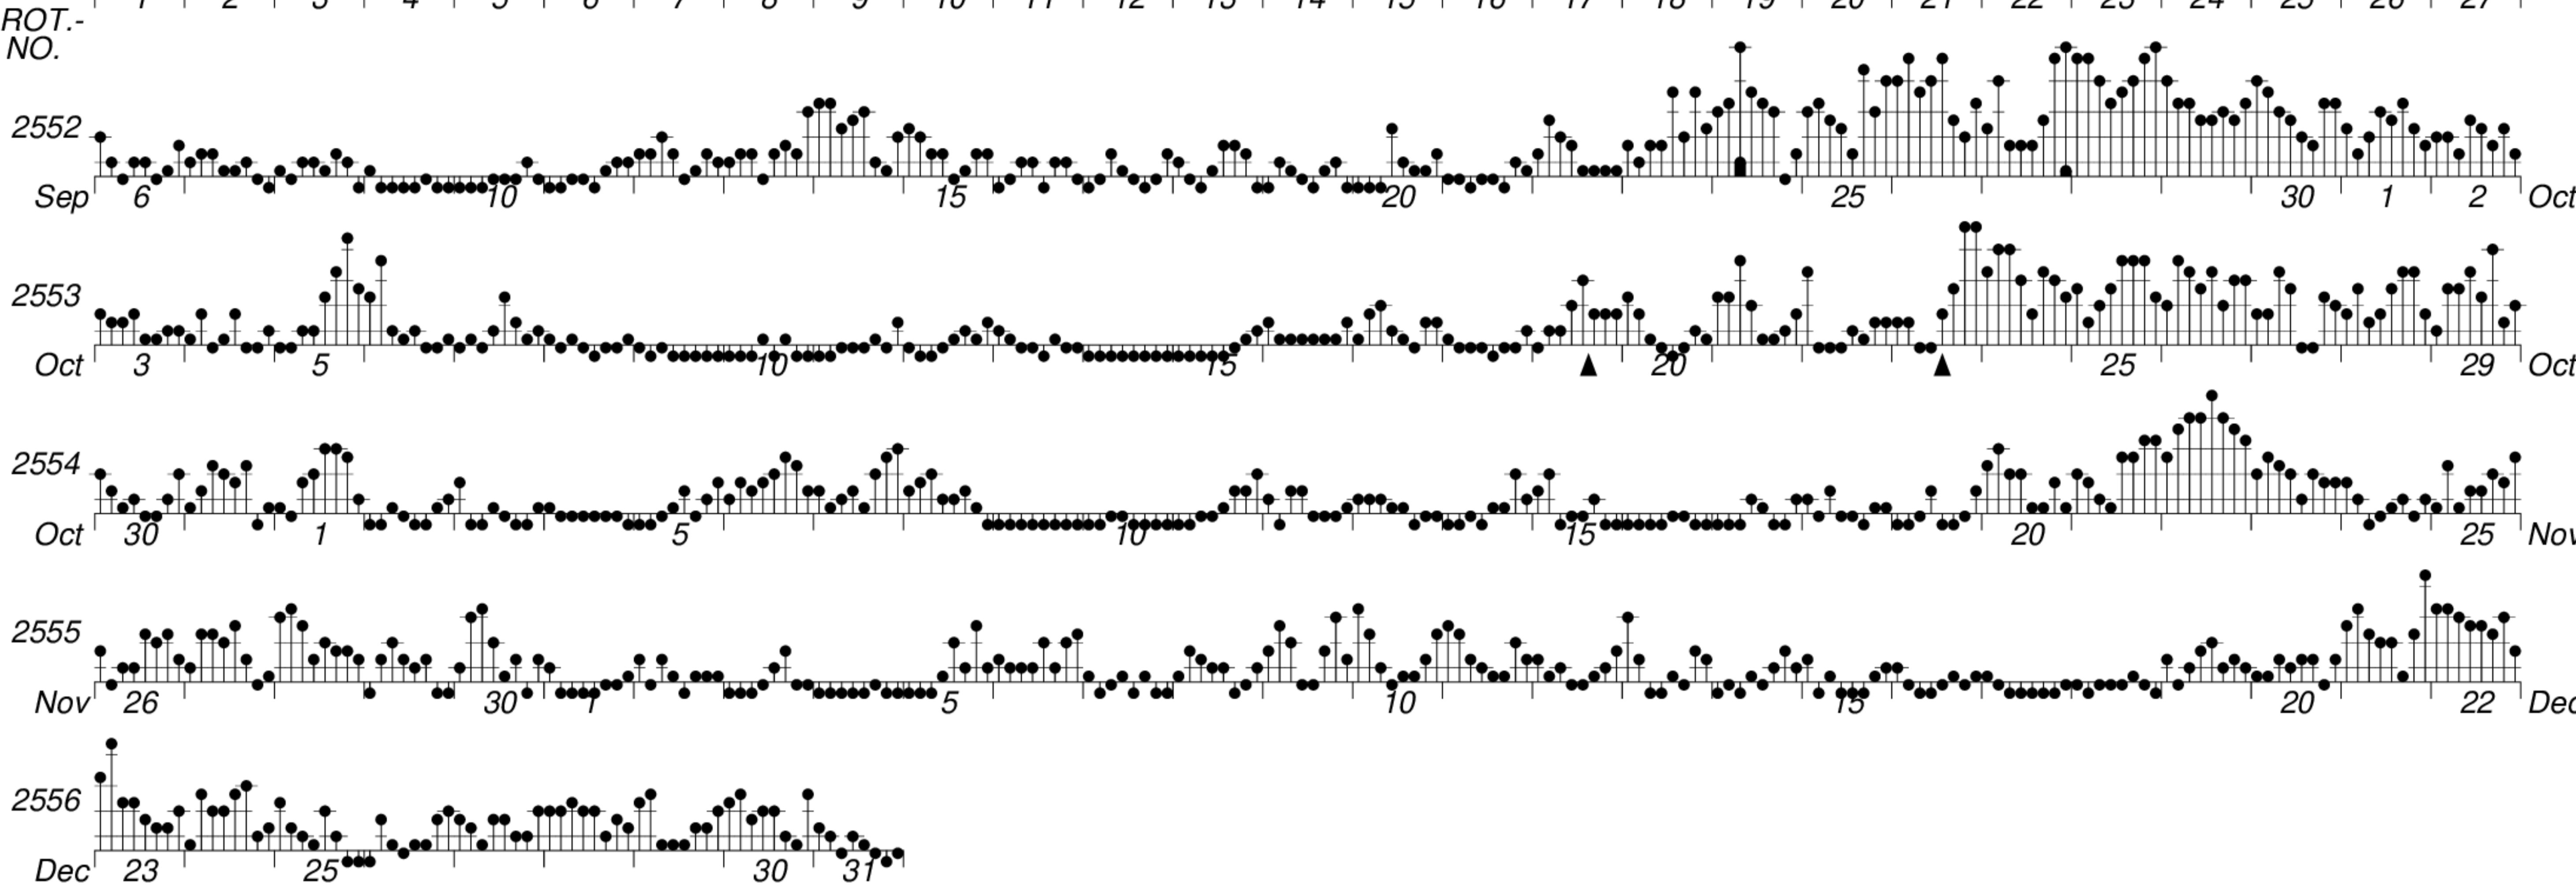

DAYS IN SOLAR ROTATION INTERVAL

1 2 3 4 5 6 7 8 9 10 11 12 13 14 15 16 17 18 19 20 21 22 23 24 25 26 27

KEY

▲ = sudden commencement

GFZ German Research Centre for Geosciences
**PLANETARY MAGNETIC
 THREE-HOUR-RANGE INDICES**

Kp till 2020 Dec 31