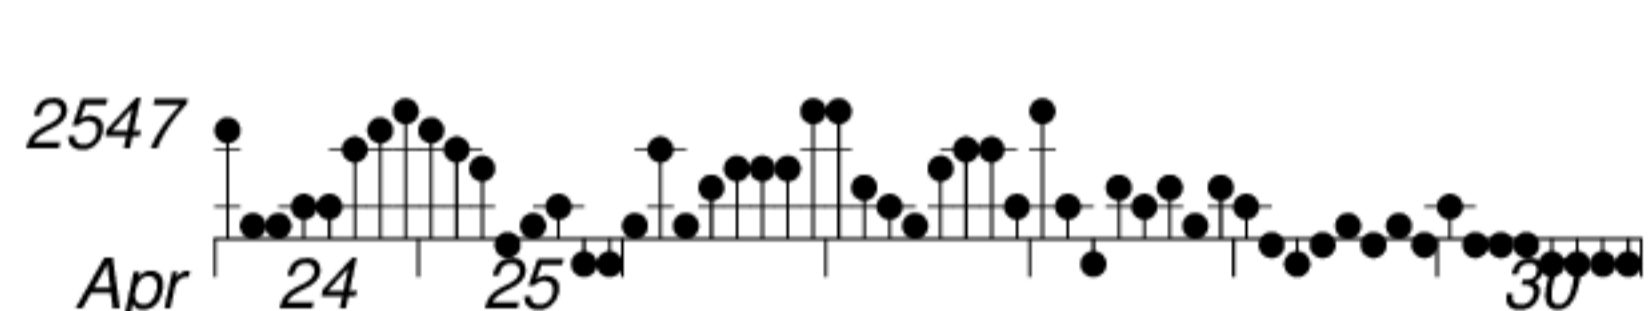

DAYS IN SOLAR ROTATION INTERVAL

1 2 3 4 5 6 7 8 9 10 11 12 13 14 15 16 17 18 19 20 21 22 23 24 25 26 27

ROT.-  
NO.

KEY

▲ = sudden commencement

GFZ German Research Centre for Geosciences  
**PLANETARY MAGNETIC  
THREE-HOUR-RANGE INDICES**