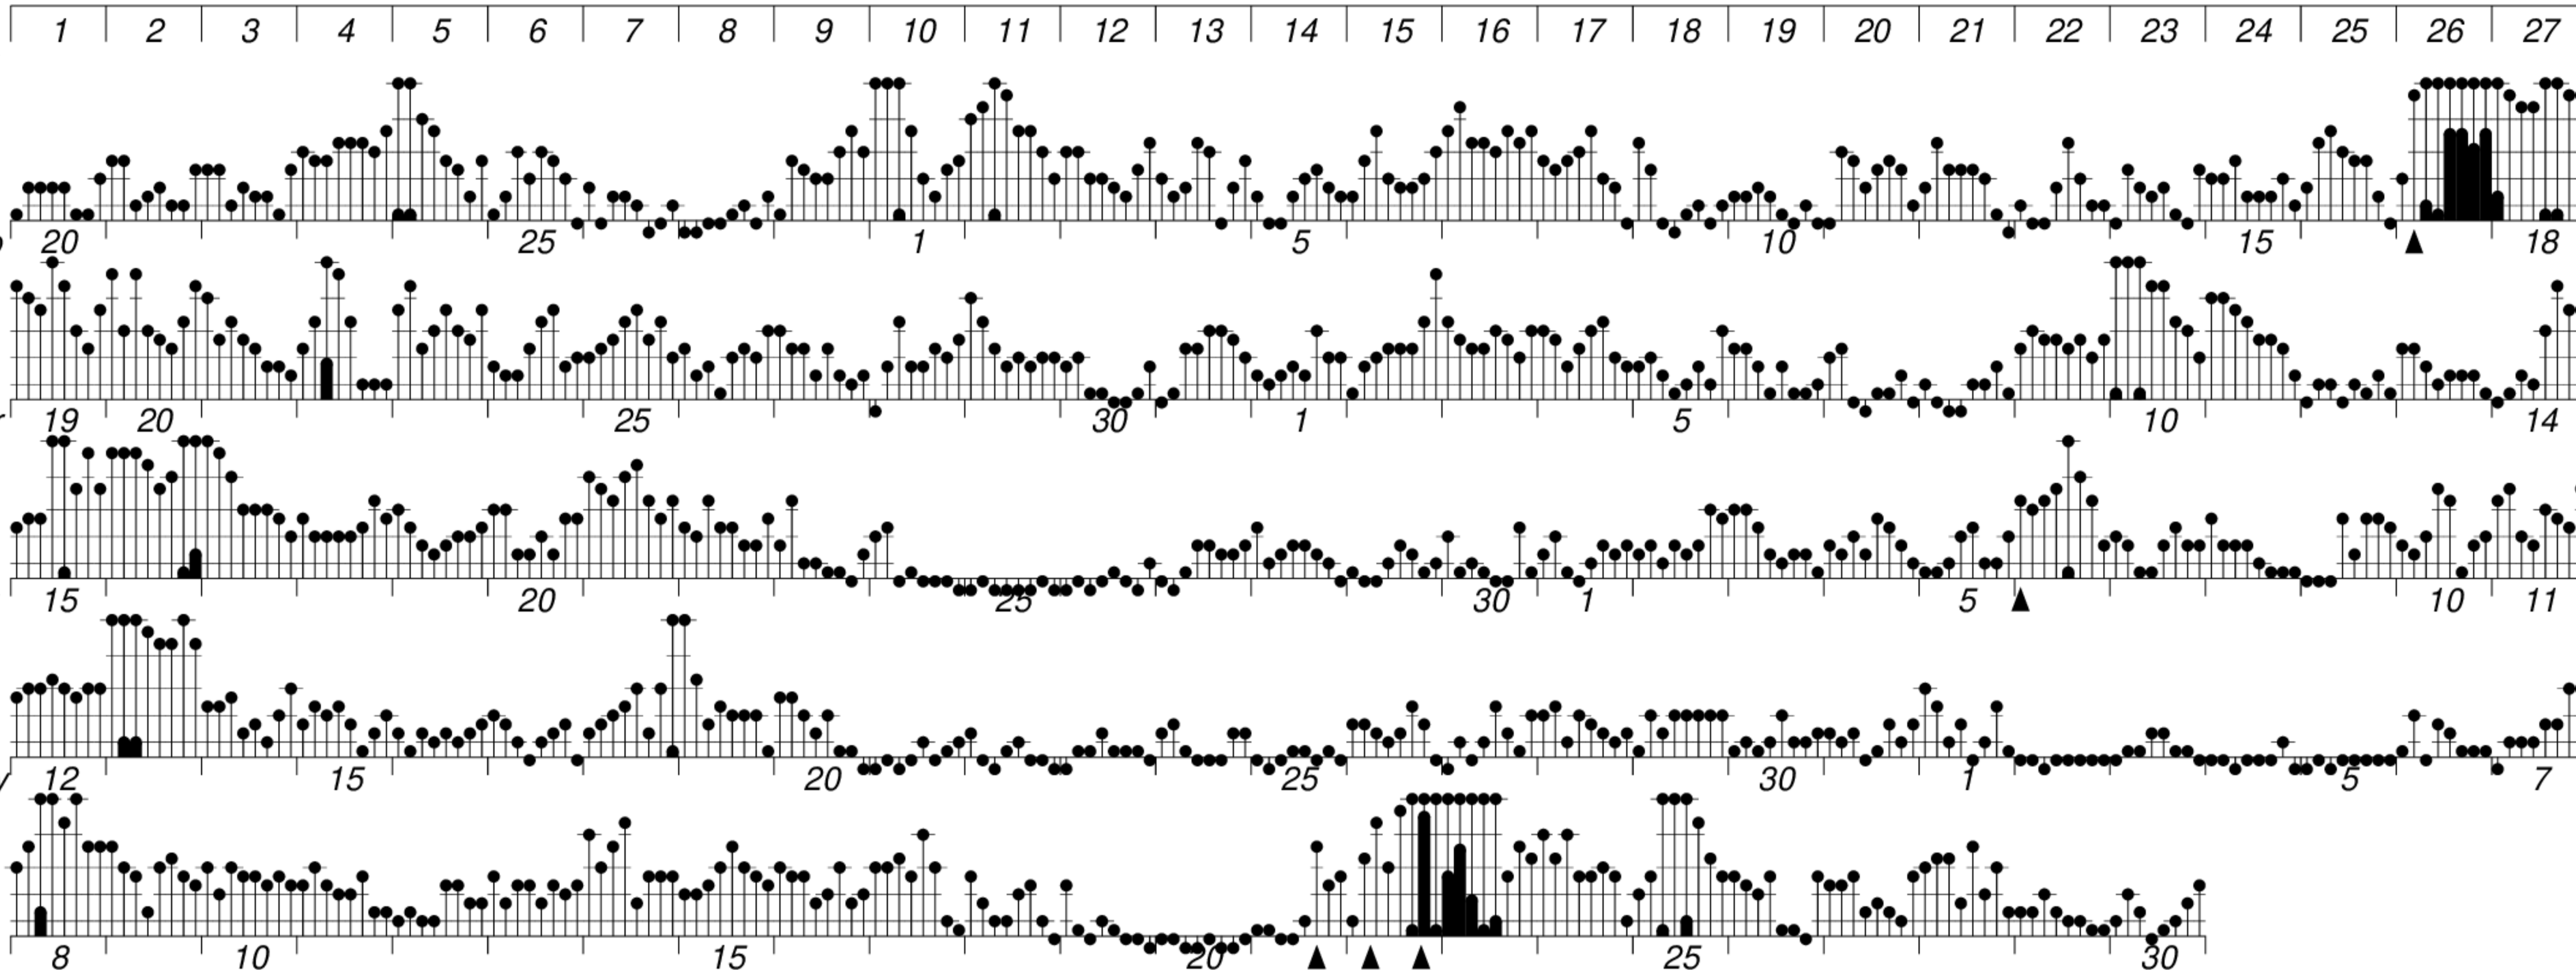

DAYS IN SOLAR ROTATION INTERVAL

GFZ German Research Centre for Geosciences
**PLANETARY MAGNETIC
 THREE-HOUR-RANGE INDICES**
Kp till 2015 Jun 30

▲ = sudden commencement