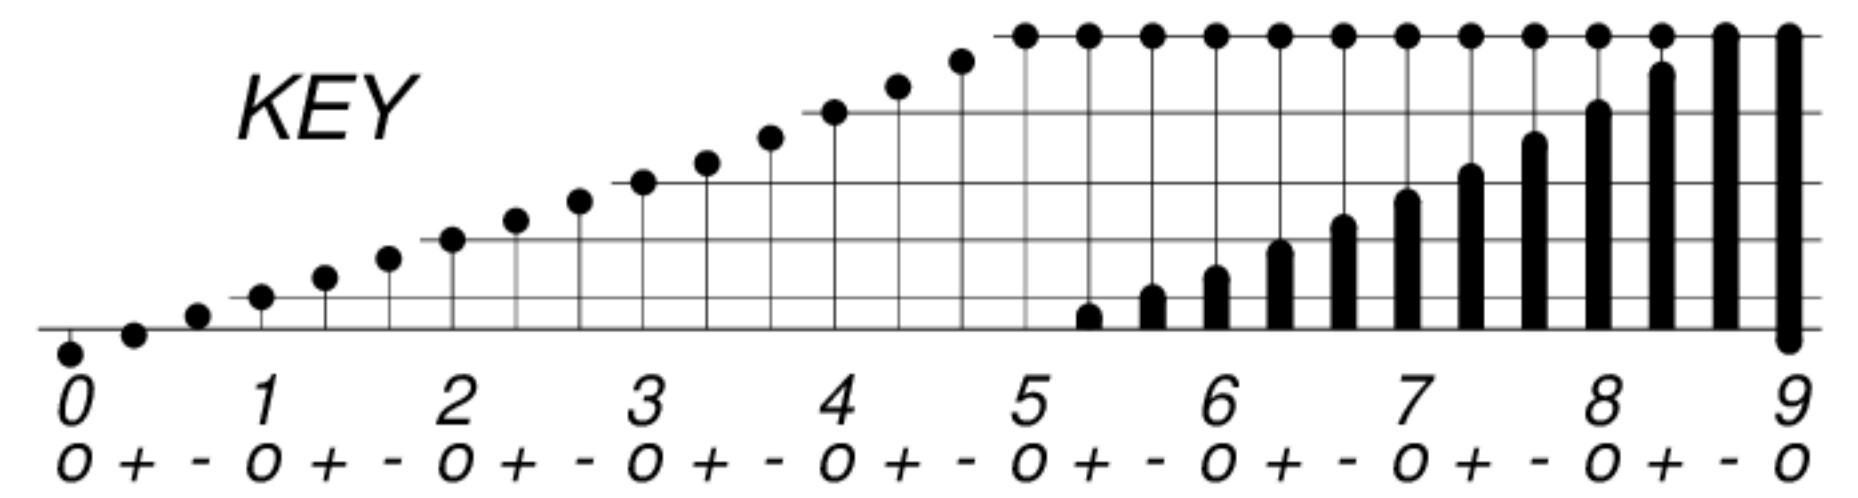

DAYS IN SOLAR ROTATION INTERVAL

GFZ German Research Centre for Geosciences
**PLANETARY MAGNETIC
 THREE-HOUR-RANGE INDICES**
Kp till 2015 Jun 30

▲ = sudden commencement