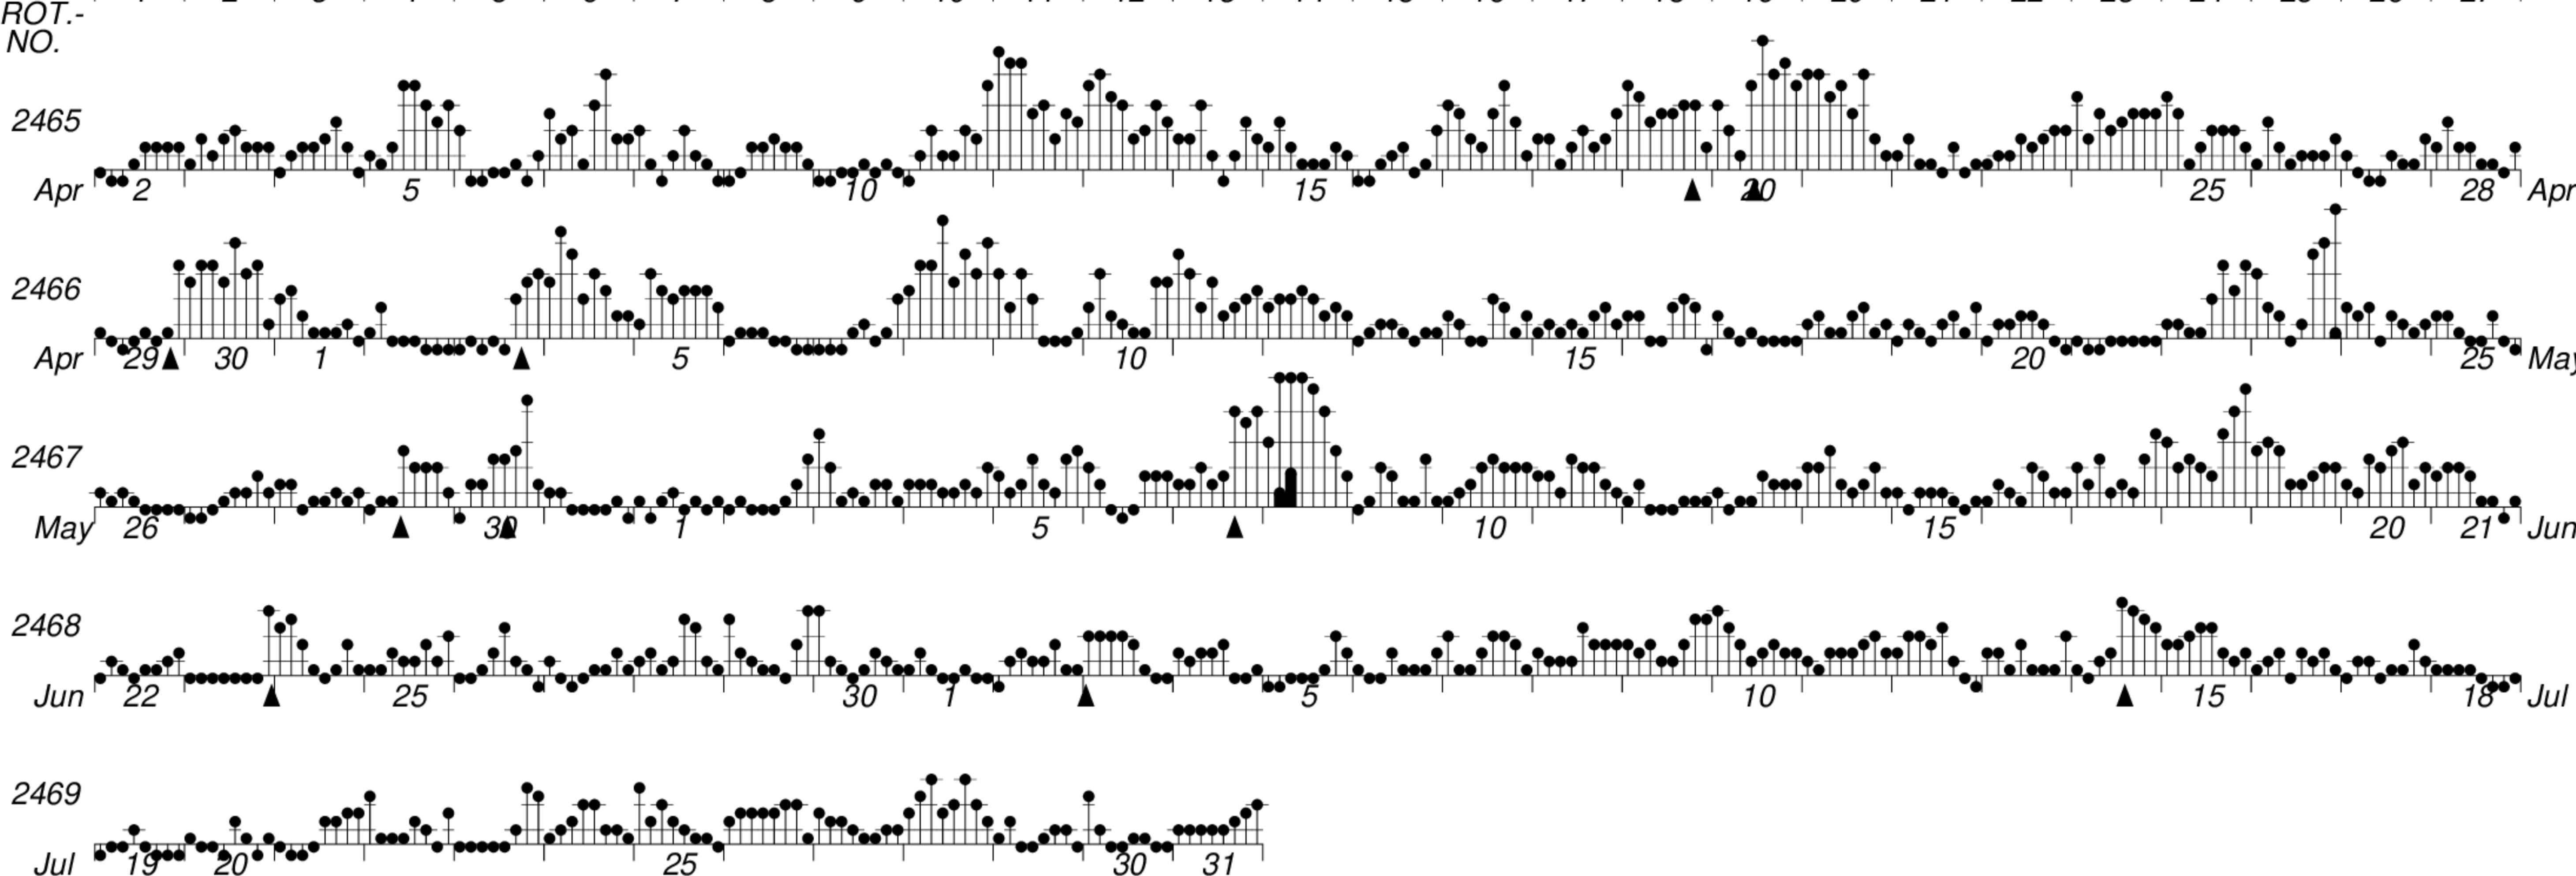

DAYS IN SOLAR ROTATION INTERVAL

1 | 2 | 3 | 4 | 5 | 6 | 7 | 8 | 9 | 10 | 11 | 12 | 13 | 14 | 15 | 16 | 17 | 18 | 19 | 20 | 21 | 22 | 23 | 24 | 25 | 26 | 27

KEY

▲ = sudden commencement

GFZ German Research Centre for Geosciences
**PLANETARY MAGNETIC
 THREE-HOUR-RANGE INDICES**

Kp till 2014 Jul 31