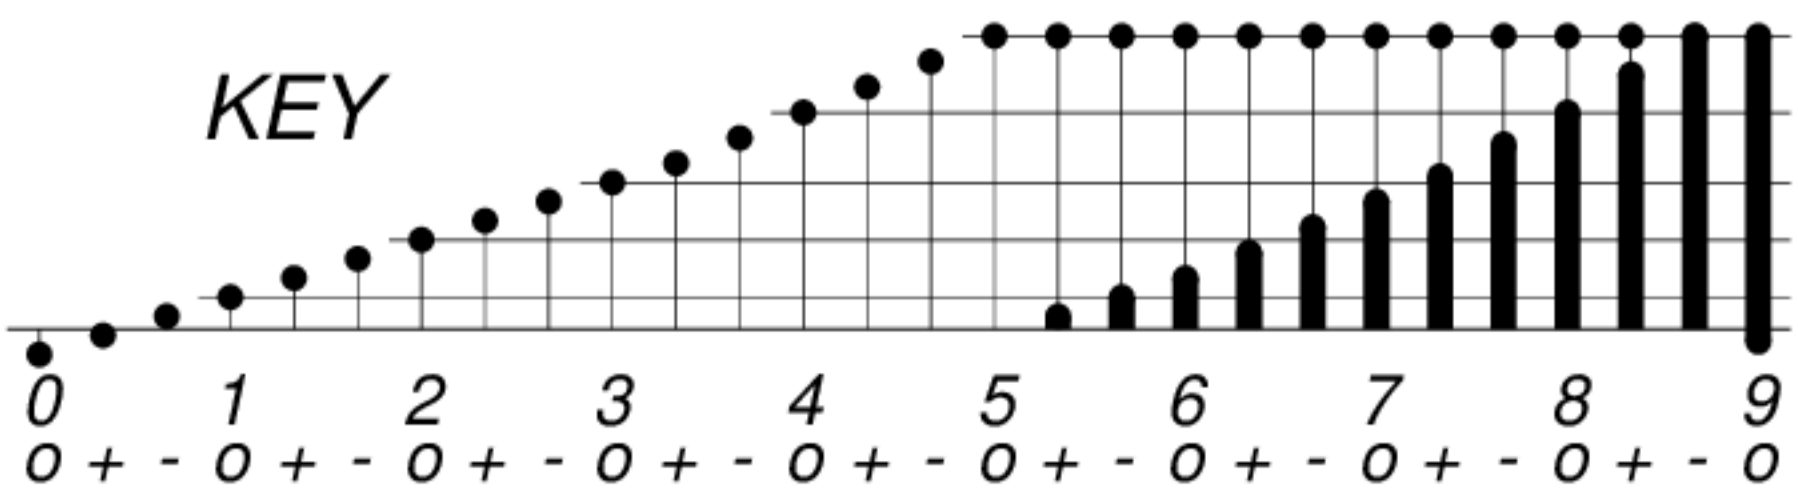

DAYS IN SOLAR ROTATION INTERVAL

1 2 3 4 5 6 7 8 9 10 11 12 13 14 15 16 17 18 19 20 21 22 23 24 25 26 27

ROT.-
NO.

KEY

▲ = sudden commencement

GFZ German Research Centre for Geosciences
**PLANETARY MAGNETIC
THREE-HOUR-RANGE INDICES**

Kp till 2013 Apr 30