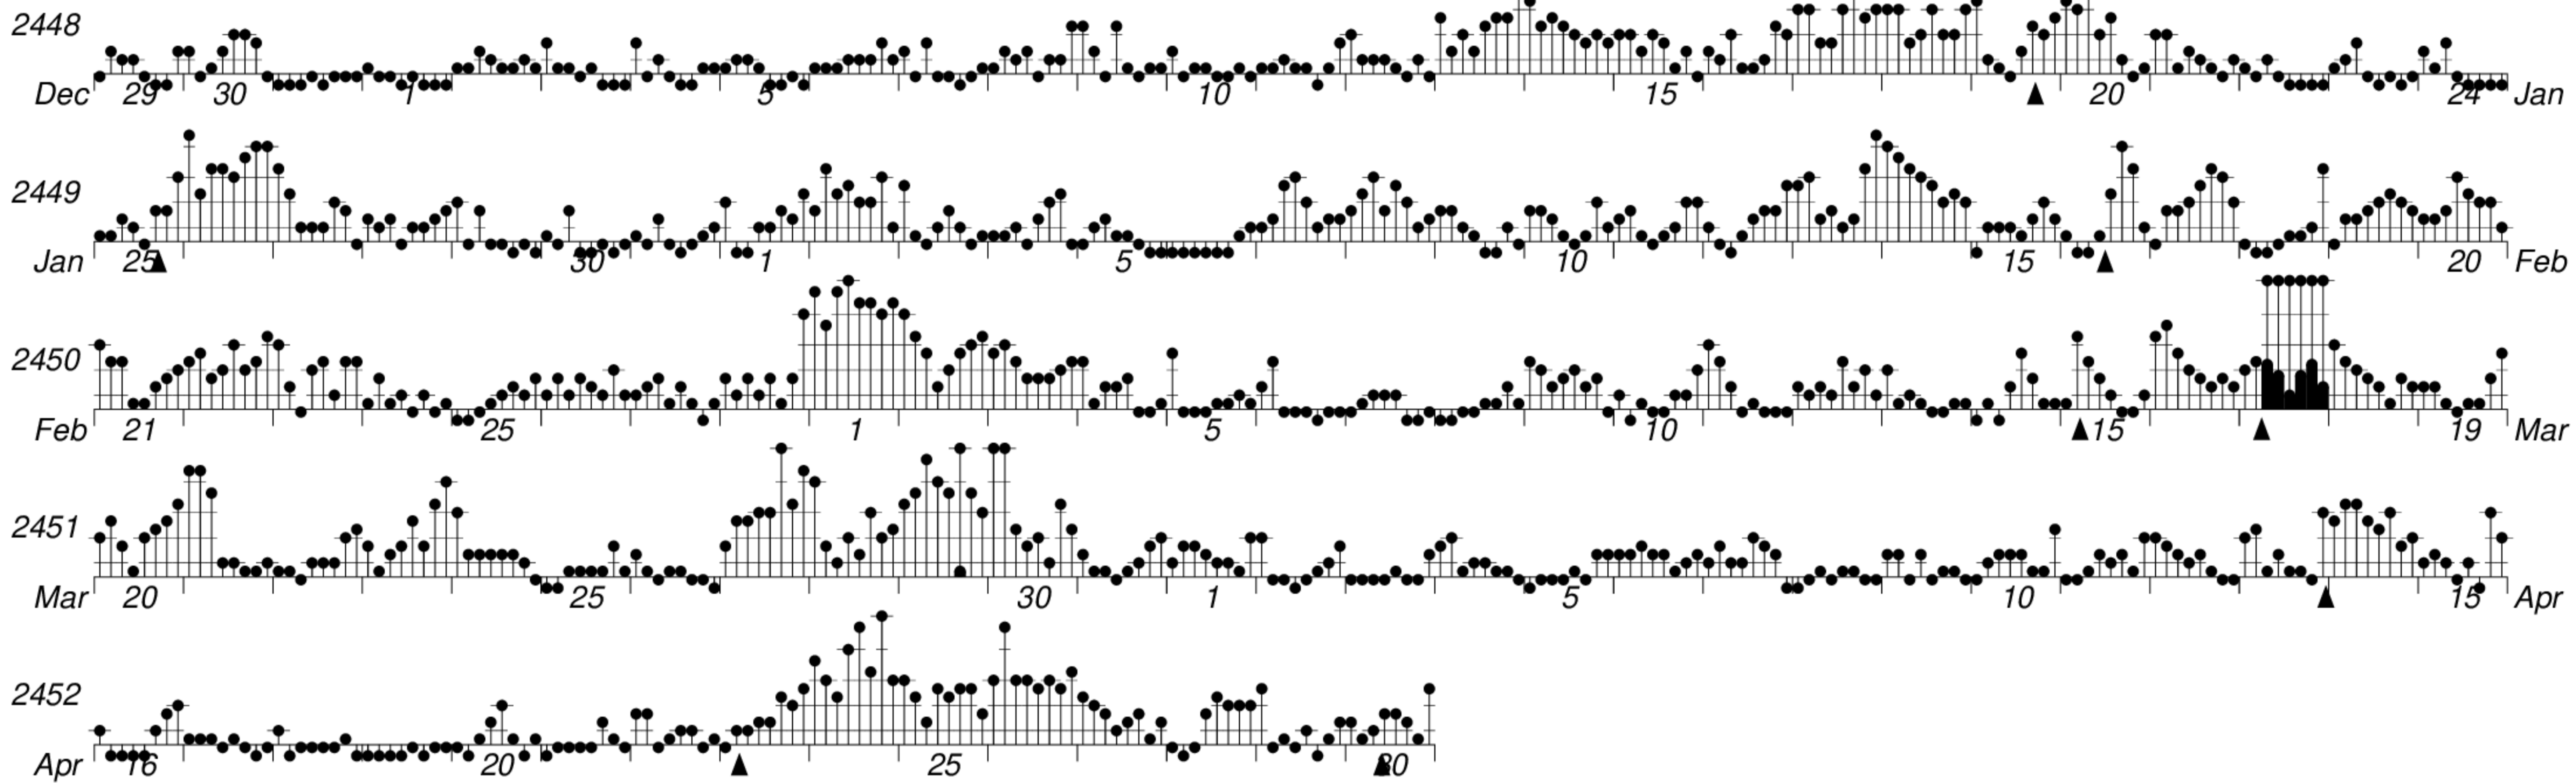

DAYS IN SOLAR ROTATION INTERVAL

1 2 3 4 5 6 7 8 9 10 11 12 13 14 15 16 17 18 19 20 21 22 23 24 25 26 27

ROT.-
NO.

KEY

▲ = sudden commencement

GFZ German Research Centre for Geosciences
**PLANETARY MAGNETIC
THREE-HOUR-RANGE INDICES**

Kp till 2013 Apr 30